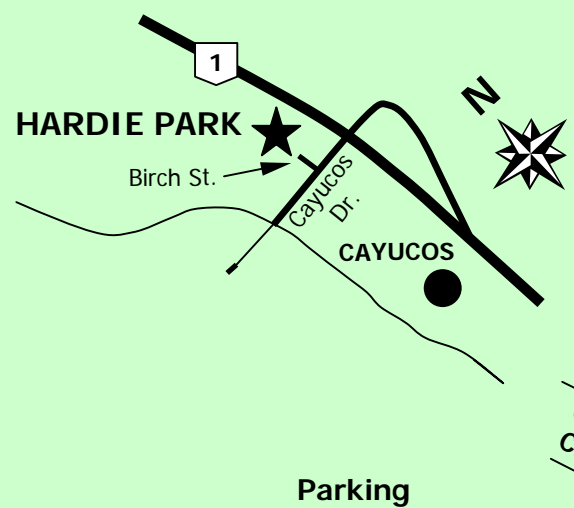

HARDIE PARK CAYUCOS, CA

Directions heading North on Highway 1: Take the Cayucos Drive exit. Turn left at the stop sign and go to Birch Street. Turn right on Birch Street. The park is at the bottom of the hill on the left.

Directions heading South on Highway 1: Take the Cayucos Drive exit. Turn right onto Cayucos Drive to Birch Street. Turn right on Birch Street. The park is at the bottom of the hill on the left.

DAY-USE AREAS

SEAGULL – Seating Capacity: 80, 4' round barbeque pit, covered seating area. Water and electricity available.

POOL – Capacity: 130, Size: 35' x 75', Depth Range: 3' to 9'. Tot Pool (18" depth), restrooms, showers and dressing rooms available. Heated and handicapped accessible.

KEY

Play Area		Covered Area	
Swimming Pool		Barbeque Pit	
Rest Room		Picnic Table	
Horseshoes		Tot Pool	

Picnic Tables Available on a First Come, First Served Basis